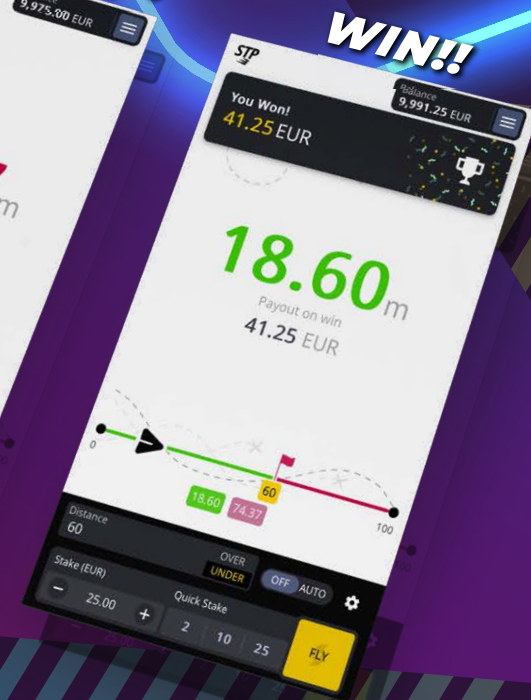

PAPERPLANE

You're Gonna LOVE It!

The Game

A fun and simple over/under game where the player is in control of **RISK** versus **REWARD**.

What You Do

- Choose your stakes. Guess how far the Paper Plane will go.
- The farther he goes, the bigger the multiplier!
- Use Quick Mode for faster gameplay and increasing chances to win huge!
- **Large** multipliers & **HUGE WINS!**

ANY PHONE
ANY NETWORK

ALL OUR GAMES ARE
SUPER
LIGHTWEIGHT