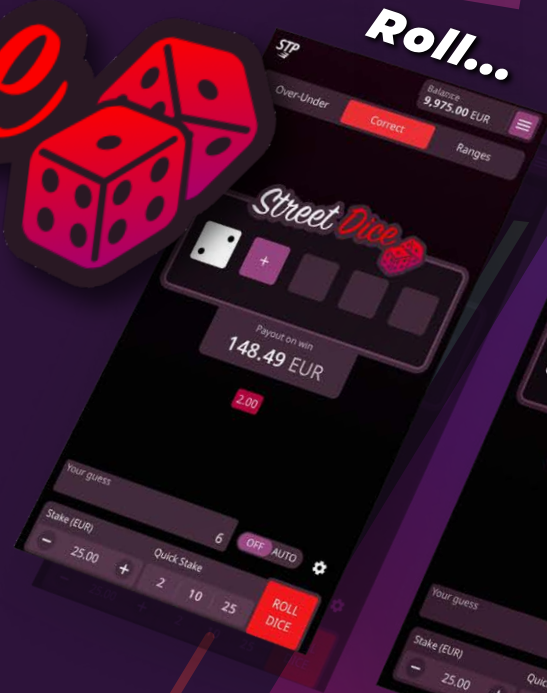

Street Dice

You're Gonna LOVE It!

The Game

Dice game with **three different modes** and easily recognizable to sports punters.

What You Do

- Choose your stakes and play one of 3 modes.
- **Mode 1:** Over-Under game mode lets you bet over or under the picked result number.
- **Mode 2:** Correct game mode, you must hit the exact result of the dice roll as you guessed.
- **Mode 3:** Ranges. Select a certain range (or two) and get a result within that range to win the game!
- **Large** multipliers & **HUGE WINS!**

ANY PHONE
ANY NETWORK

ALL OUR GAMES ARE
SUPER
LIGHTWEIGHT